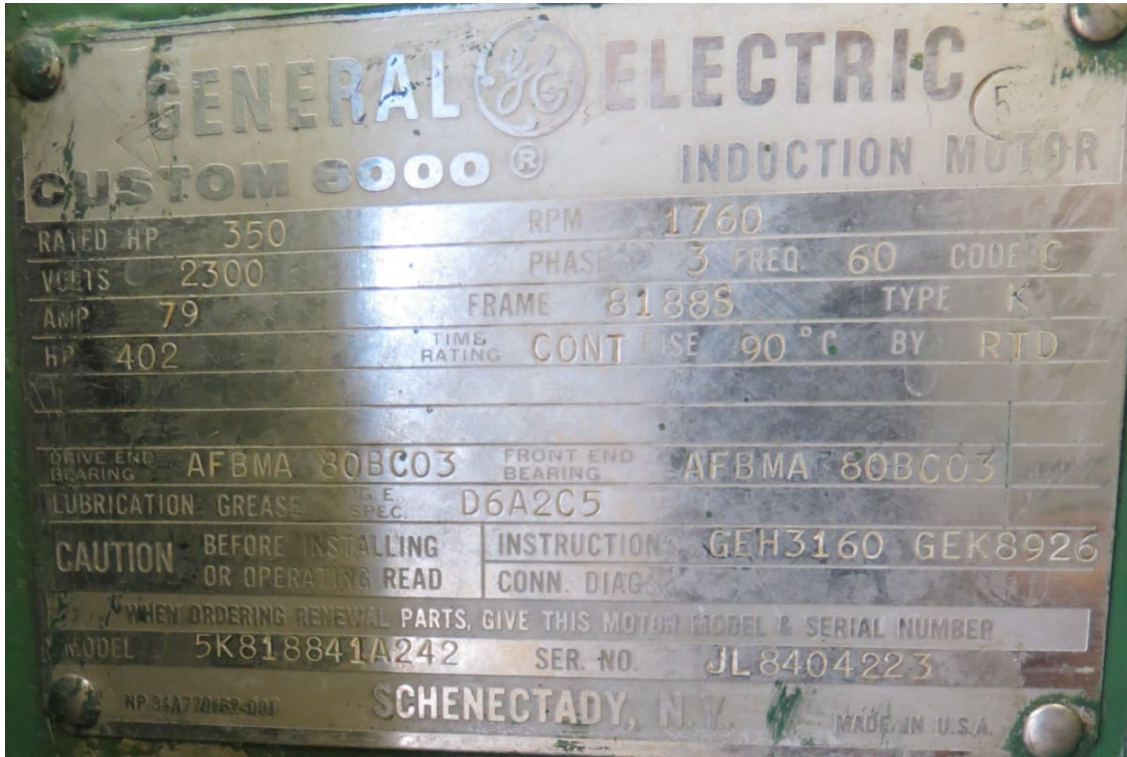

POPES HEAD PUMP STATION'S MOTOR NAMEPLATES

POPES HEAD PUMP STATION'S
MOTOR #2 NAMEPLATE